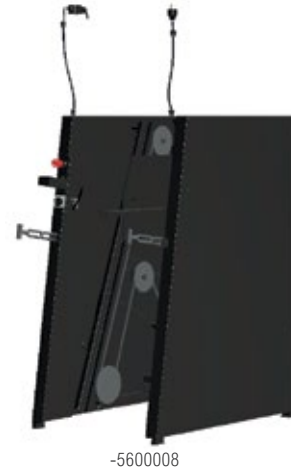

Front for tabel LARGE with open storage

Front with open storage for packed potatoes. Fits table LARGE – used for integration.

-AX101201-998

WIDTH: 875
DEPTH: 505
HEIGHT: 672

Agripo lift unit SMALL

Lifter dimensioned to lift 100 kg. Equipped with a safety switch for doors.

-5600008

WIDTH: 550
DEPTH: 790
HEIGHT: 1070

Table SMALL integration

Table with straight corners – used for integration.

ART. NO.	DESCRIPTION	WIDTH	DEPTH	HEIGHT
-5600035	For potatoes	493	585	919 (excl. bag holder)
-5600036	For onions	493	585	919 (excl. bag holder)

Front table SMALL

Front for table SMALL – used for integration.

-VG900168-998

WIDTH: 478
DEPTH: 330
HEIGHT: 674

ACCESSORIES - AGRIPO

Top shelf for table LARGE

Shelf for potatoes on rolling table LARGE. Basic configuration with three shelves.