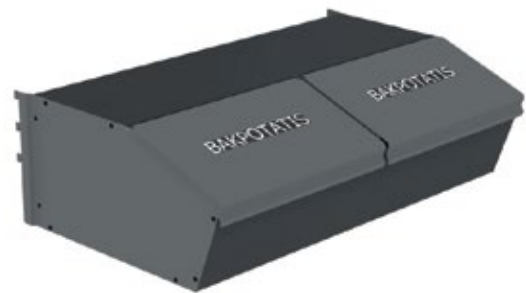

-VG900120-998

Sheet metal shelf with bracket

Sheet metal shelf adapted for slatwall, complete with brackets and price edging strip 39 mm.

ART. NO.	DESCRIPTION	WIDTH	DEPTH	HEIGHT
-VG900122	Sheet metal shelf with bracket	898	530	20
-VG900173	Sheet metal shelf with bracket	598	530	20
-VG900145	Sheet metal shelf with bracket	898	430	20
-VG900174	Sheet metal shelf with bracket	598	430	20

-VG900122

Onion dispenser shelf

Complete onion dispenser shelf including onion dispensers (5600040), for slatwall. Width 898 mm includes 4 onion dispensers width 598 mm includes 2.

ART. NO.	DESCRIPTION	WIDTH	DEPTH	HEIGHT
-VG900162-036	Onion dispenser shelf, 4 dispensers	898	533	572
-VG900175-036	Onion dispenser shelf, 2 dispensers	598	533	572

-VG900162-016

Jacket potato box

Jacket potato box with a sheet metal cover and jacket potato sticker, for slatwall. The box for the 900 section has 2 compartments and the one for 600 has 1 compartment.

ART. NO.	DESCRIPTION	WIDTH	DEPTH	HEIGHT
-VG900115-424	Jacket potato box	898	550	270
-VG900177-424	Jacket potato box	598	550	270